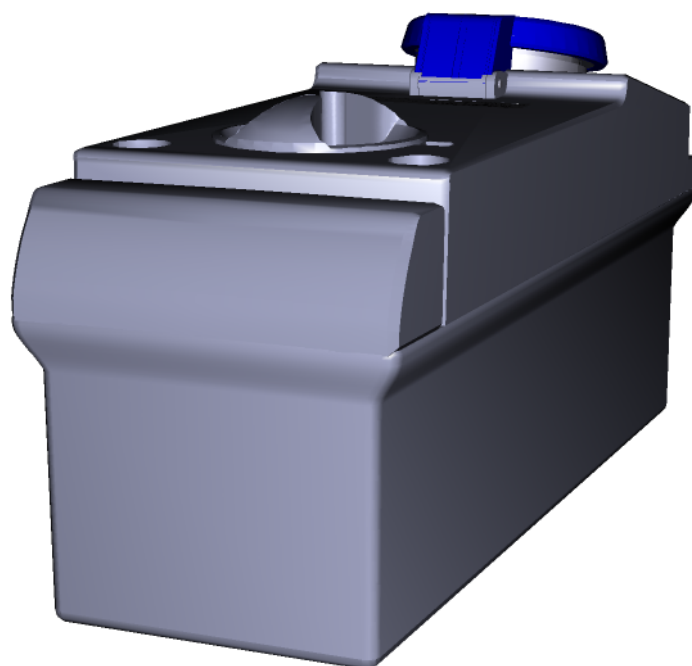

**Merlin Gerin**

Sockets and interlock switches

Wall int socket 16A IP44 230V 2P+E

**Click a button to animate**

OPEN

CLOSE