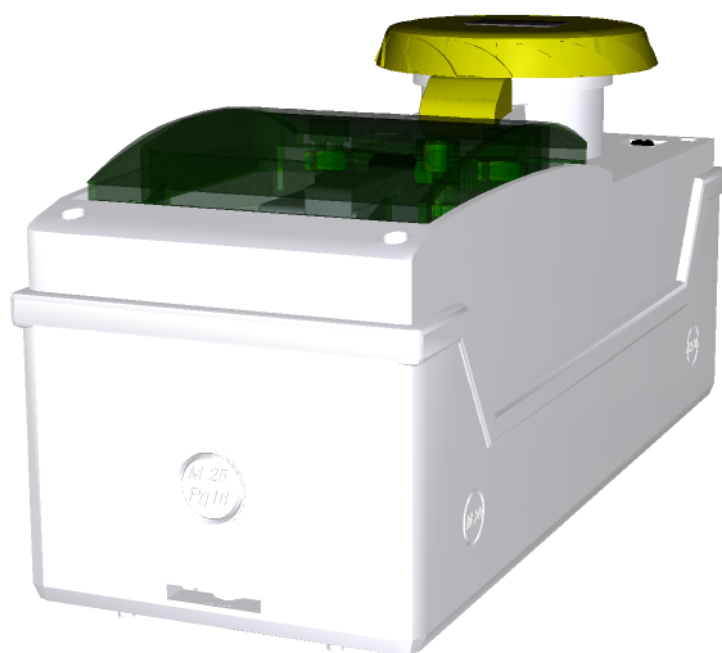

Merlin Gerin

New plugs and sockets

Straight socket 16A IP67 110V 2P+E Fast

Click a button to animate

OPEN

CLOSE